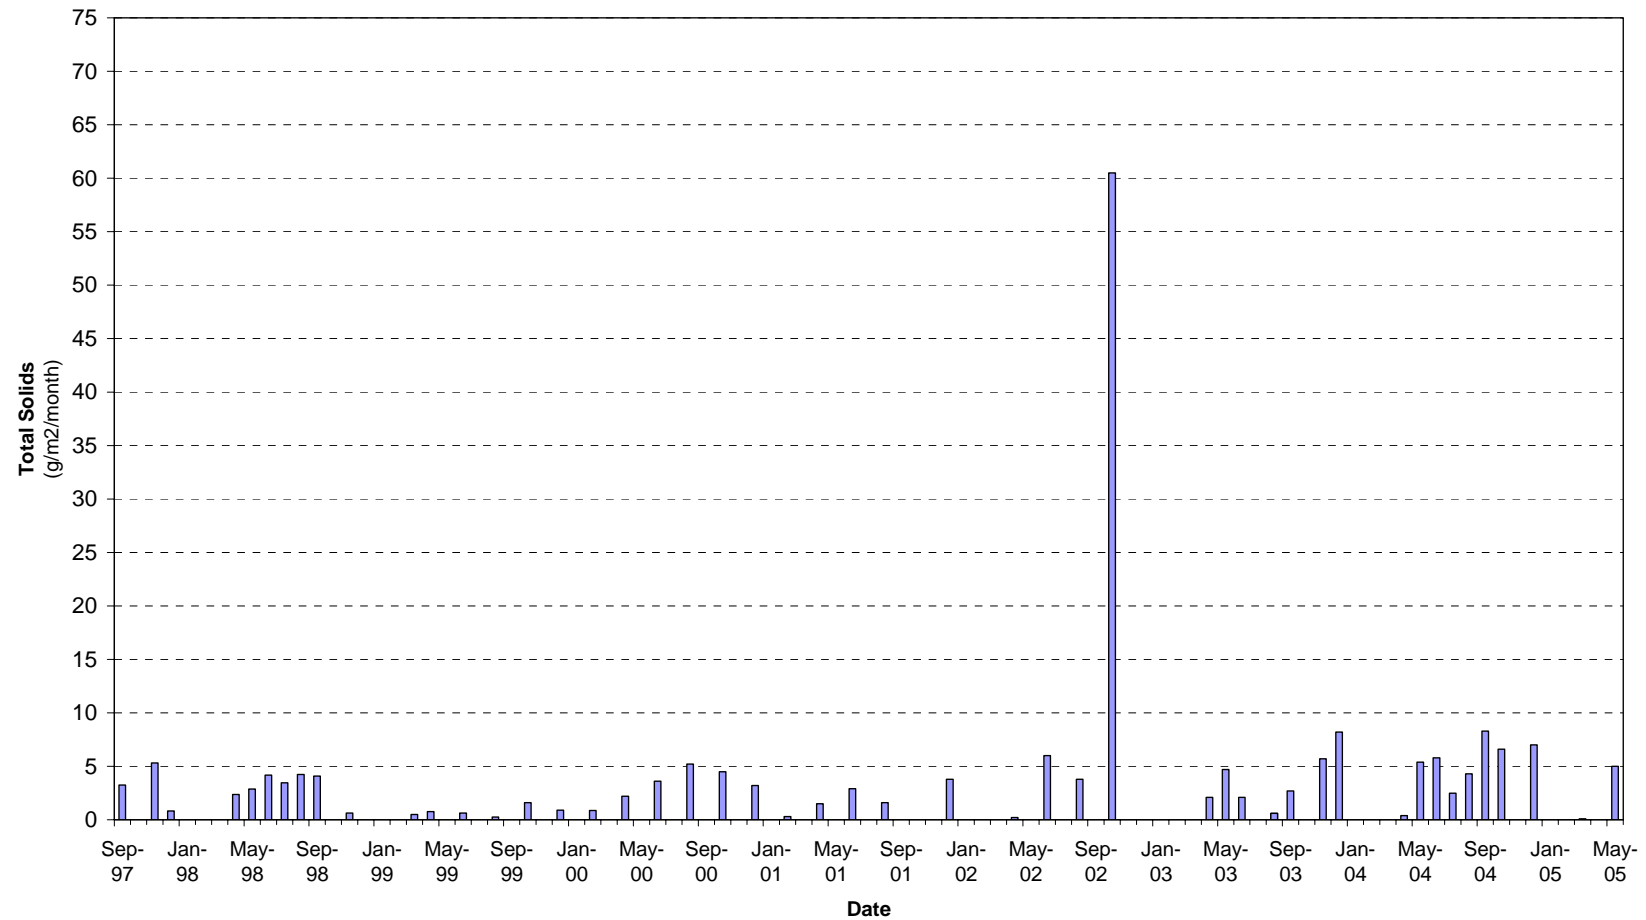

Dust Deposition Monitoring at McArthur River Mine - Total Solids
Dust Gauge 23