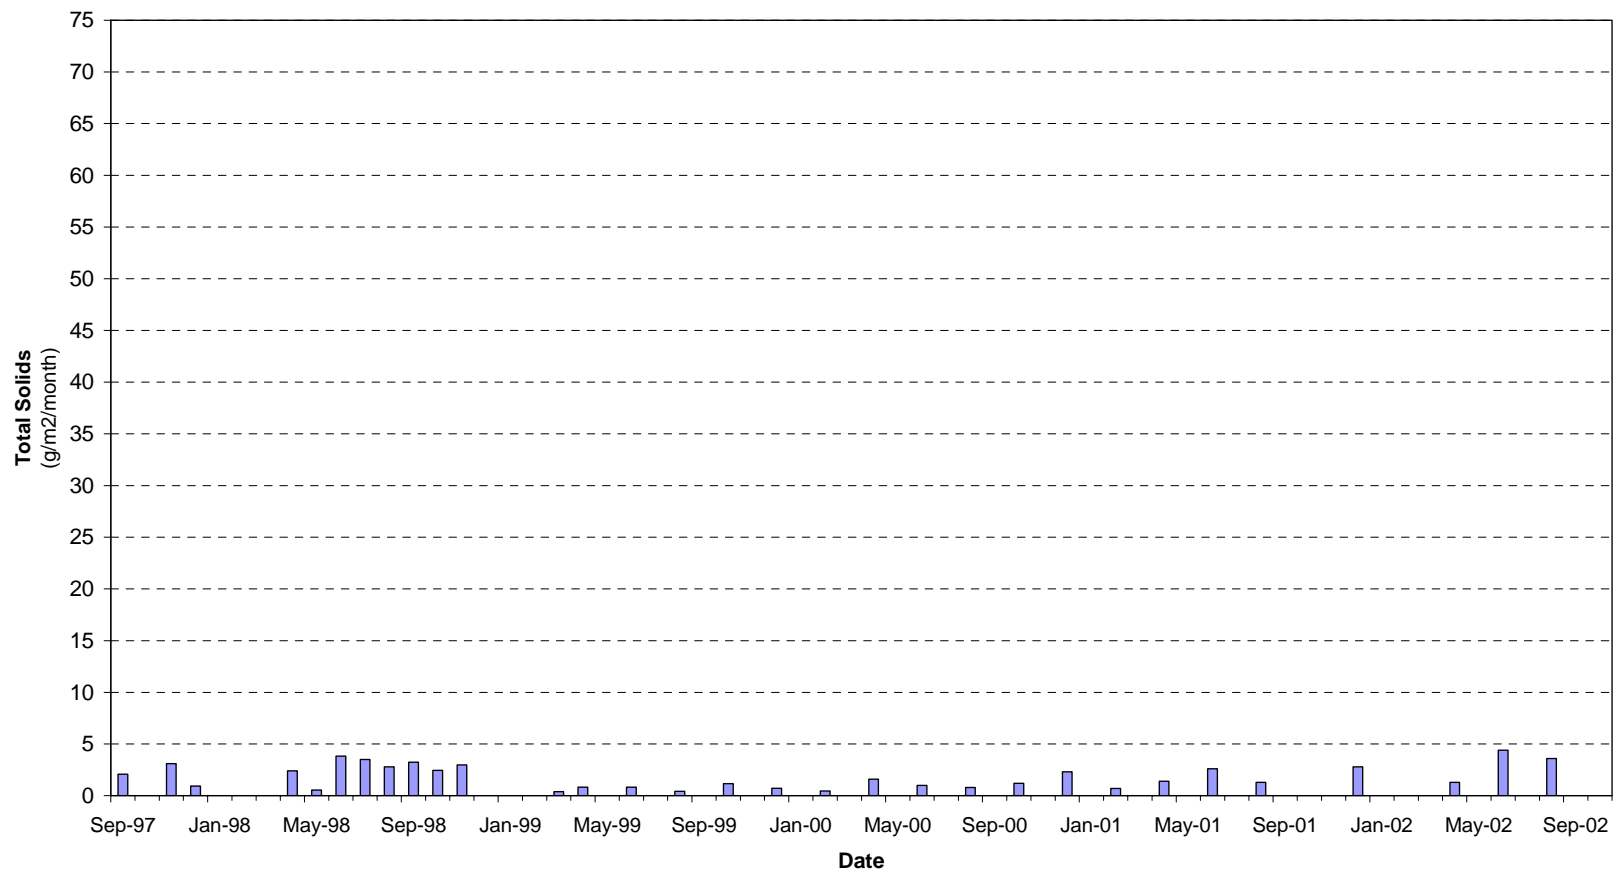

Appendix F  
Dust Deposition

Dust Deposition Monitoring at McArthur River Mine - Total Solids  
Dust Gauge 1

Dust Deposition Monitoring at McArthur River Mine - Total Solids  
Dust Gauge 2

Dust Deposition Monitoring at McArthur River Mine - Total Solids  
Dust Gauge 3

Dust Deposition Monitoring at McArthur River Mine - Total Solids  
Dust Gauge 4

**Dust Deposition Monitoring at McArthur River Mine - Total Solids  
Dust Gauge 5**

Dust Deposition Monitoring at McArthur River Mine - Total Solids  
Dust Gauge 6