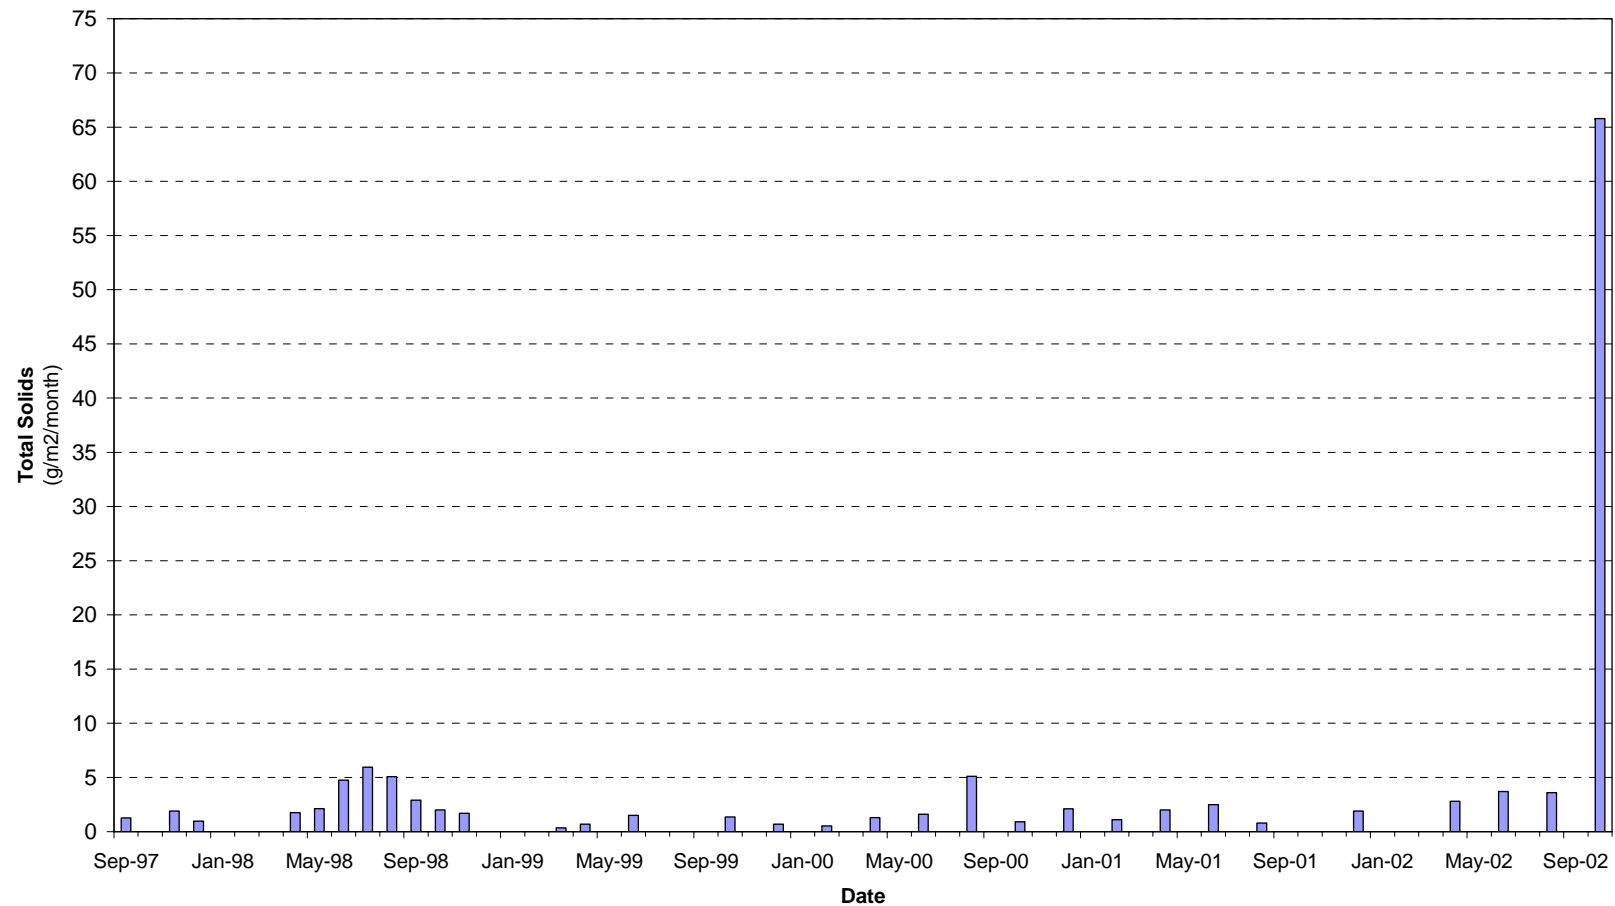

**Dust Deposition Monitoring at McArthur River Mine - Total Solids
Dust Gauge 22**

Dust Deposition Monitoring at McArthur River Mine - Total Solids
Dust Gauge 21