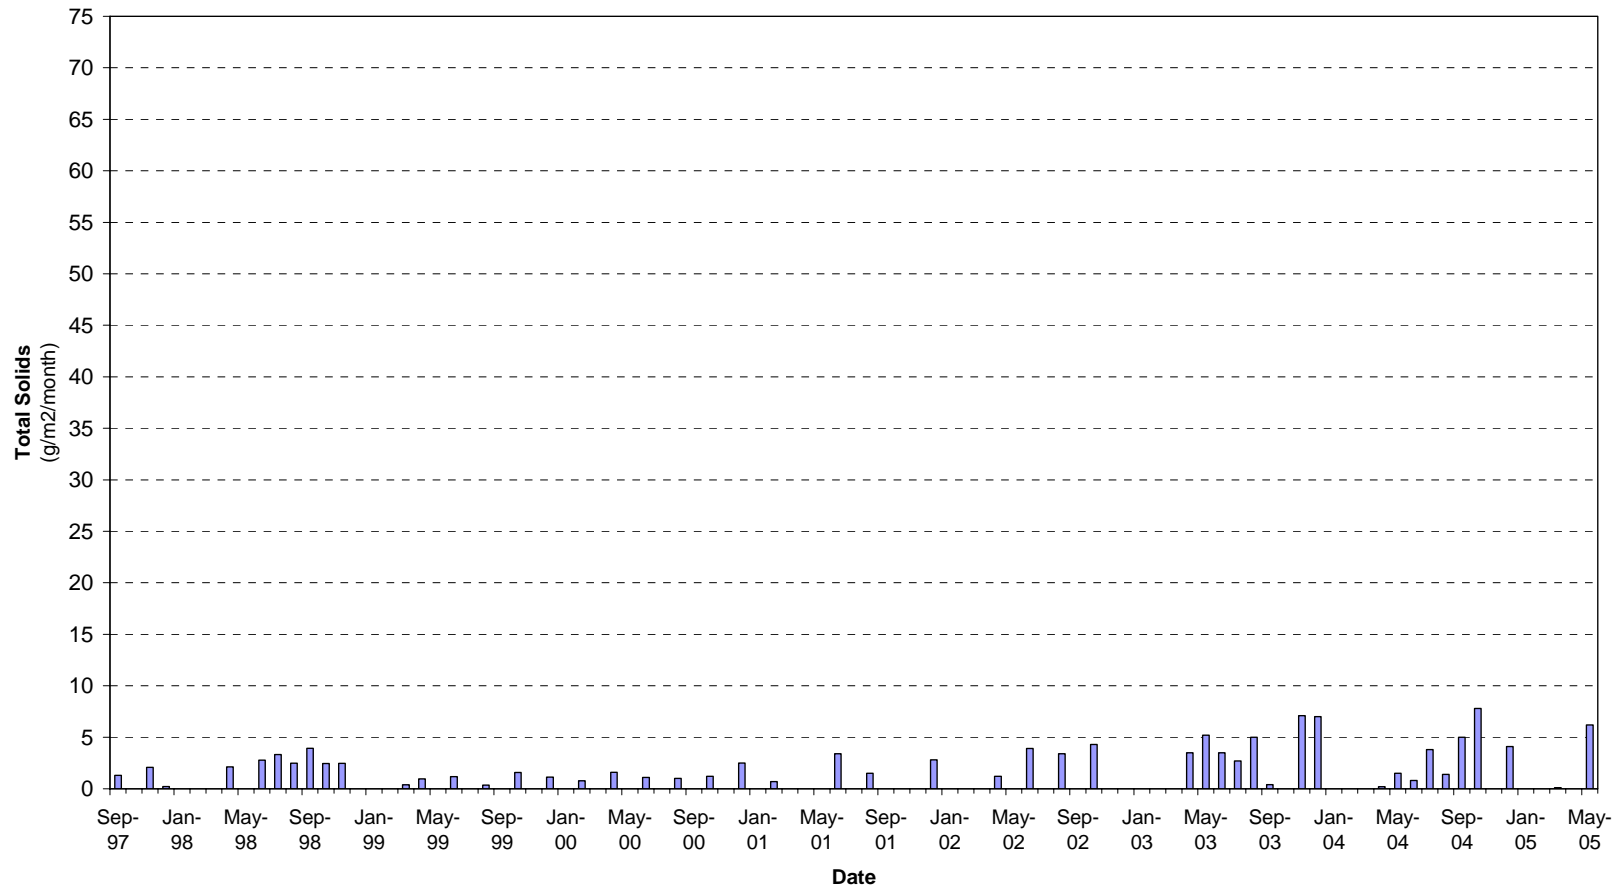

Dust Deposition Monitoring at McArthur River Mine - Total Solids
Dust Gauge 13