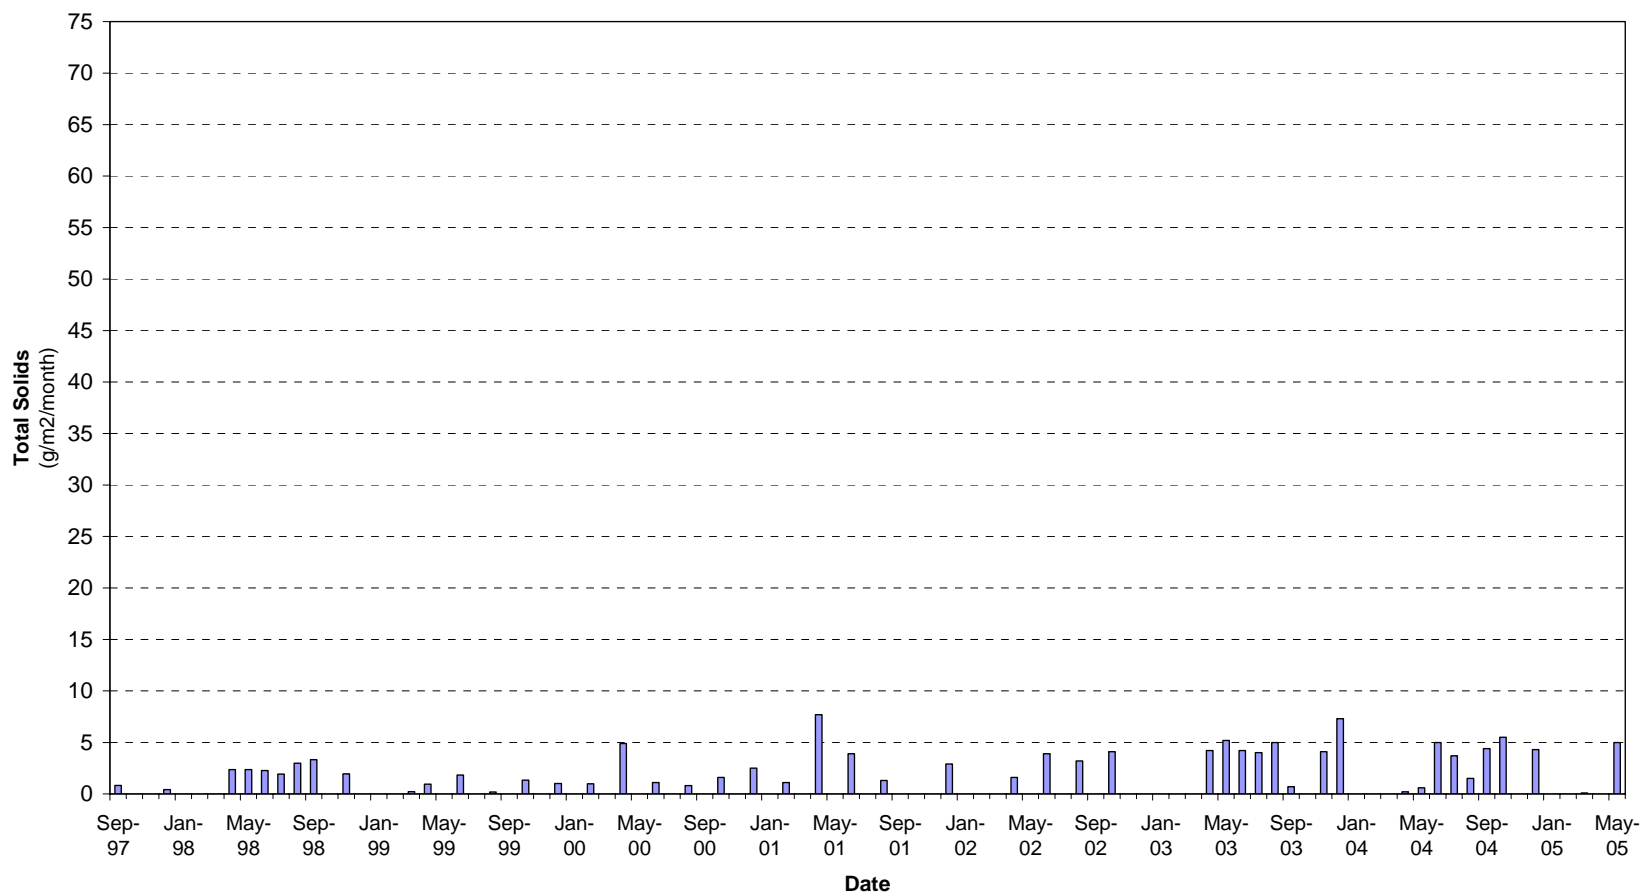

Appendix F  
Dust Deposition

Dust Deposition Monitoring at McArthur River Mine - Total Solids  
Dust Gauge 1

Dust Deposition Monitoring at McArthur River Mine - Total Solids  
Dust Gauge 2

Dust Deposition Monitoring at McArthur River Mine - Total Solids  
Dust Gauge 3

Dust Deposition Monitoring at McArthur River Mine - Total Solids  
Dust Gauge 4

**Dust Deposition Monitoring at McArthur River Mine - Total Solids  
Dust Gauge 5**

Dust Deposition Monitoring at McArthur River Mine - Total Solids  
Dust Gauge 6