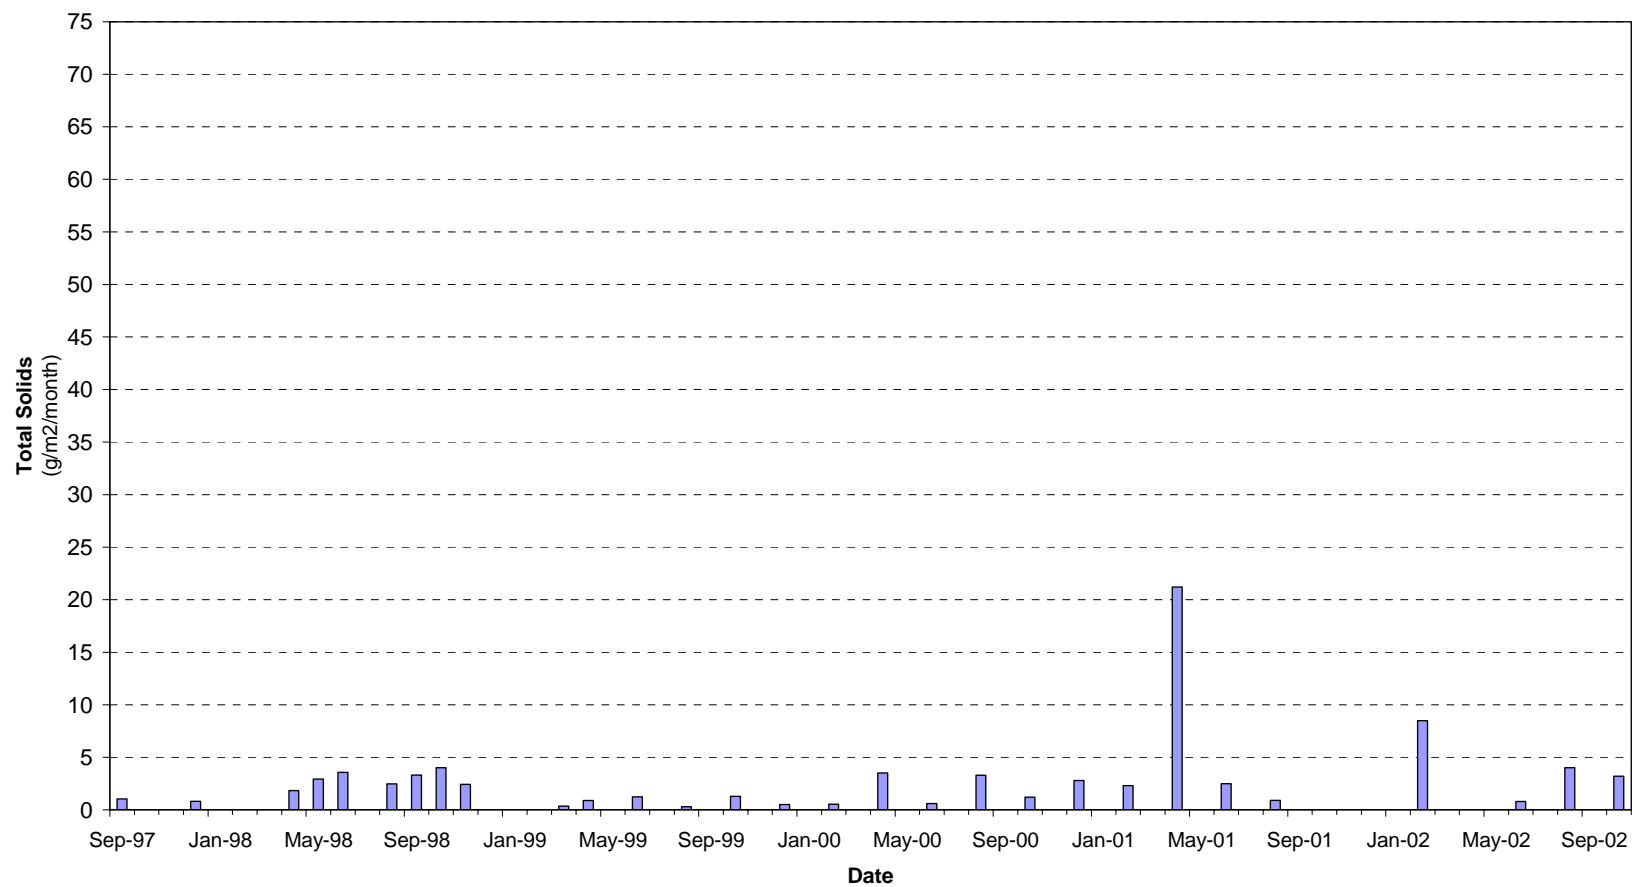

Appendix F  
Dust Deposition

Dust Deposition Monitoring at McArthur River Mine - Total Solids  
Dust Gauge 1

Dust Deposition Monitoring at McArthur River Mine - Total Solids  
Dust Gauge 2

Dust Deposition Monitoring at McArthur River Mine - Total Solids  
Dust Gauge 3

Dust Deposition Monitoring at McArthur River Mine - Total Solids  
Dust Gauge 4

**Dust Deposition Monitoring at McArthur River Mine - Total Solids  
Dust Gauge 5**

Dust Deposition Monitoring at McArthur River Mine - Total Solids  
Dust Gauge 6