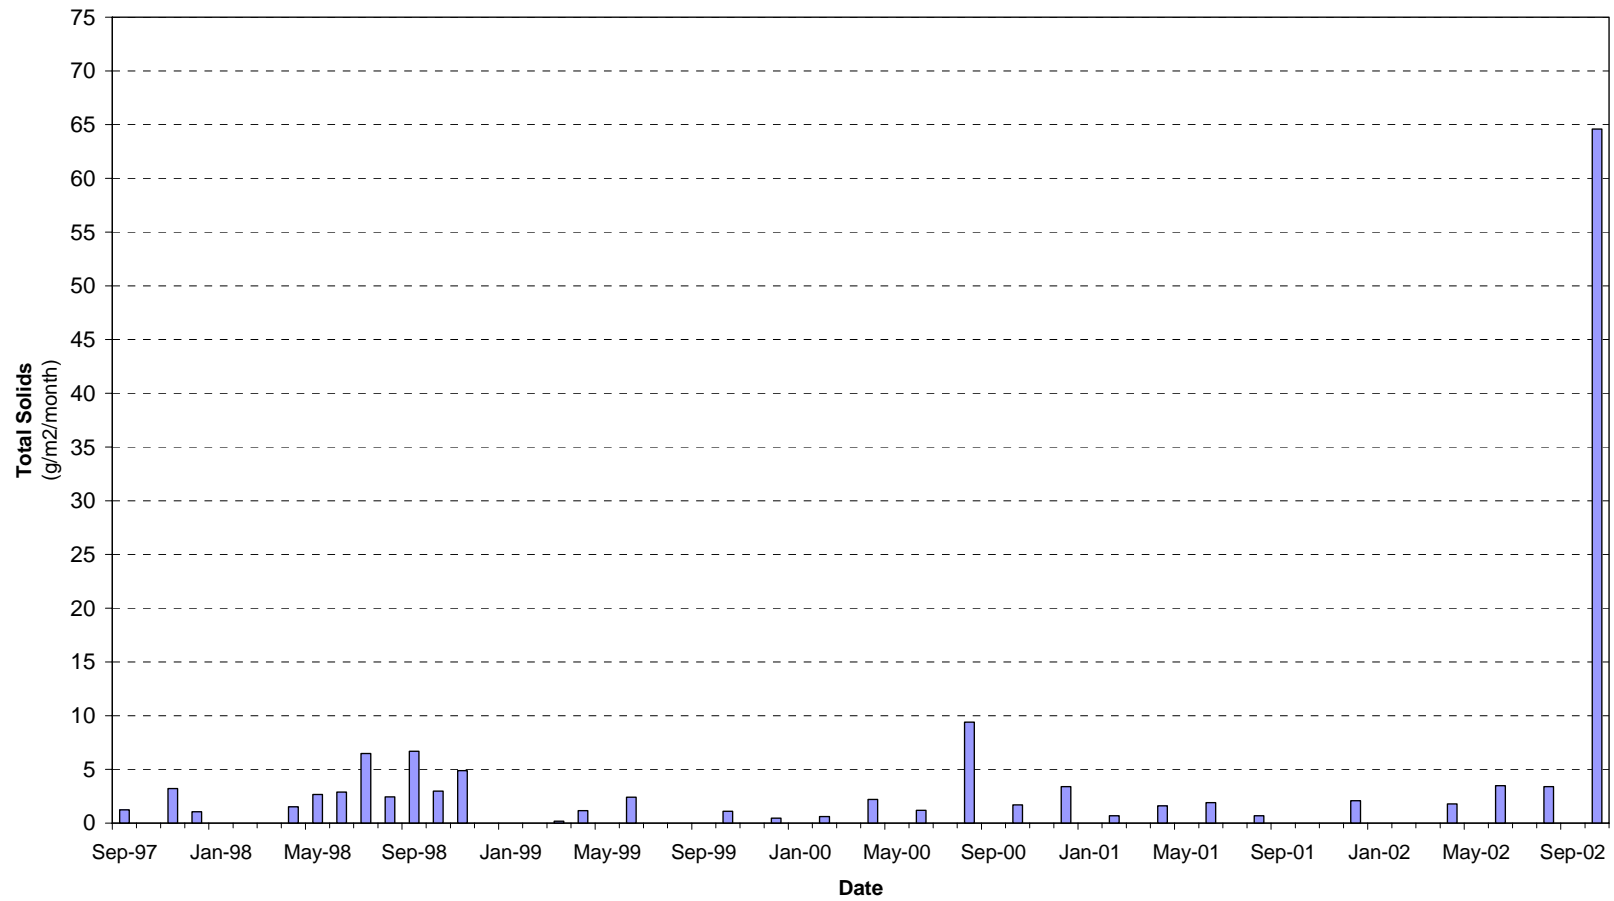

**Dust Deposition Monitoring at McArthur River Mine - Total Solids
Dust Gague 14**