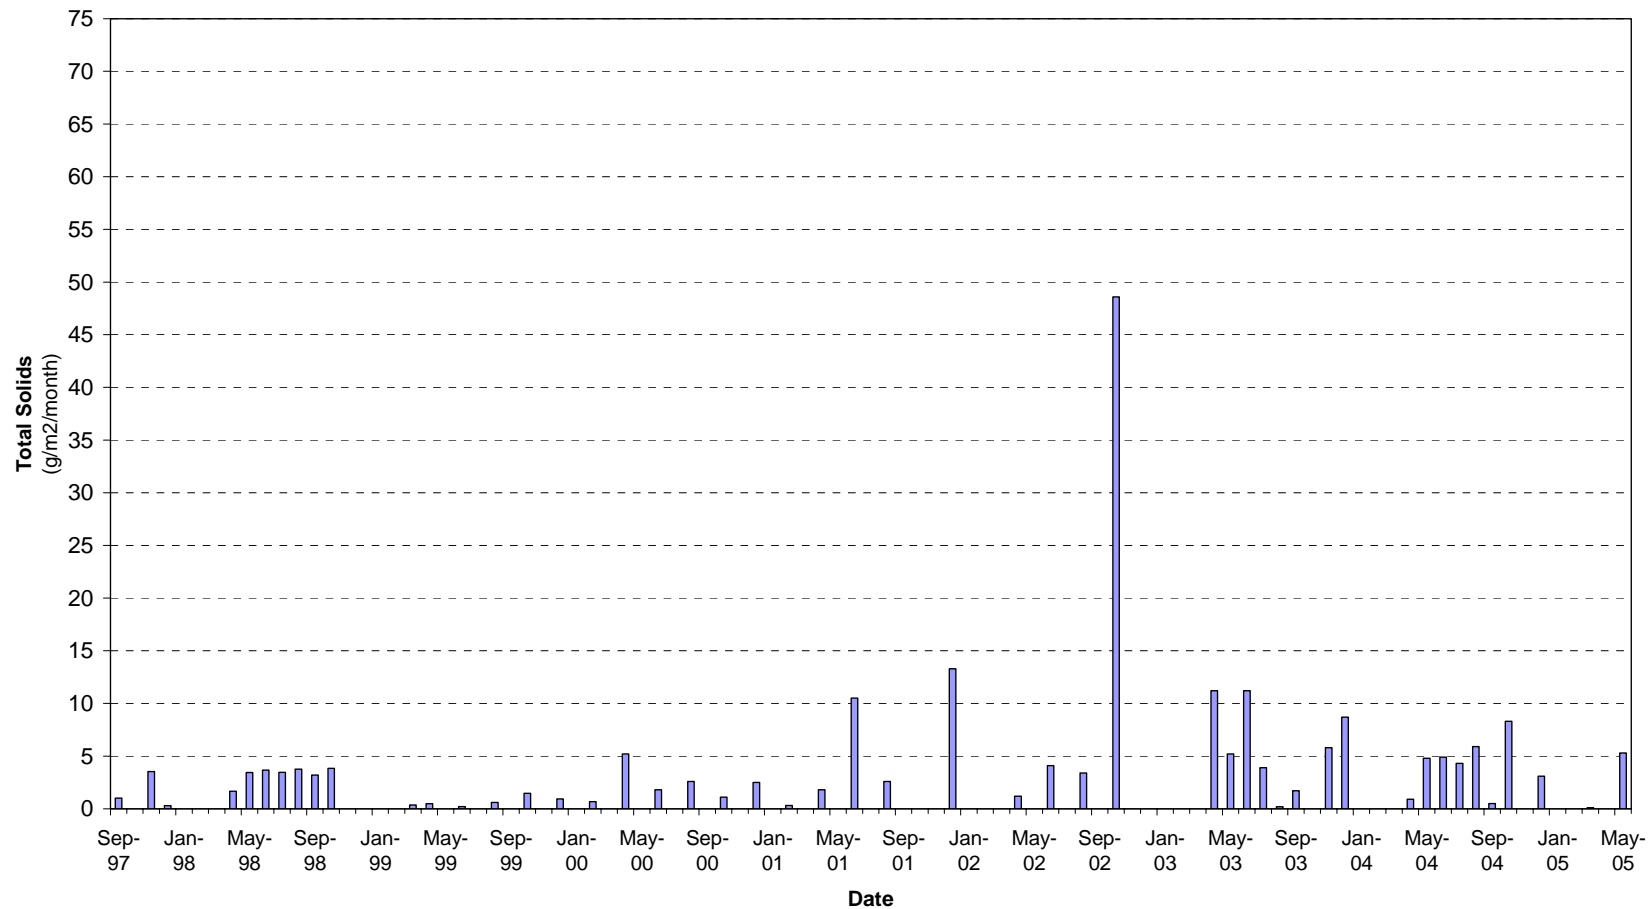

**Dust Deposition Monitoring at McArthur River Mine - Total Solids
Dust Gauge 12**