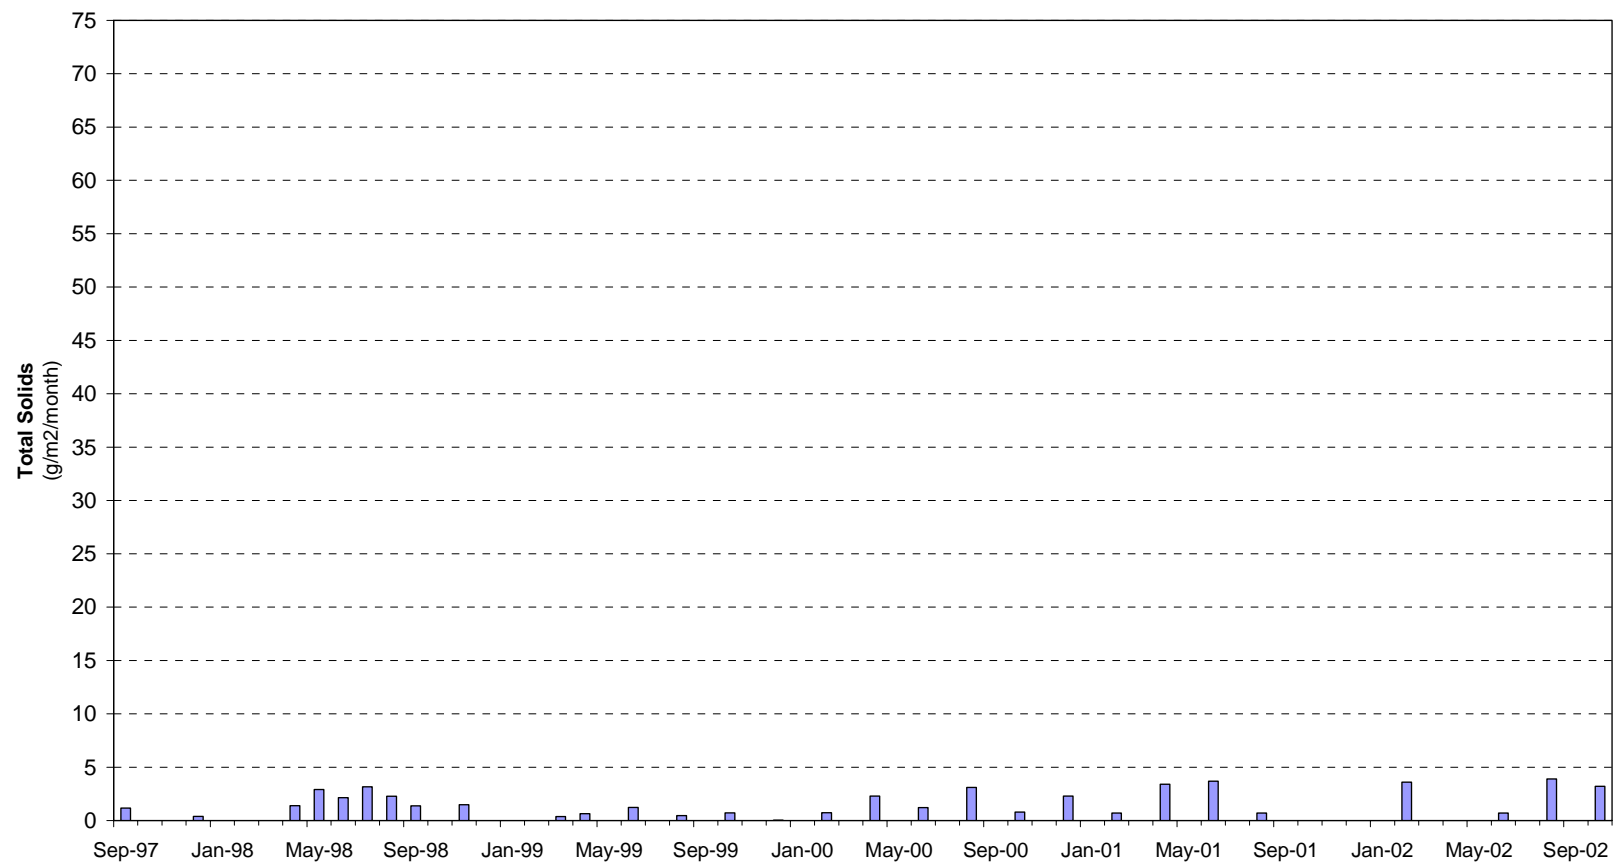

Appendix F  
Dust Deposition

Dust Deposition Monitoring at McArthur River Mine - Total Solids  
Dust Gauge 1

Dust Deposition Monitoring at McArthur River Mine - Total Solids  
Dust Gauge 2

Dust Deposition Monitoring at McArthur River Mine - Total Solids  
Dust Gauge 3

Dust Deposition Monitoring at McArthur River Mine - Total Solids  
Dust Gauge 4

**Dust Deposition Monitoring at McArthur River Mine - Total Solids  
Dust Gauge 5**

Dust Deposition Monitoring at McArthur River Mine - Total Solids  
Dust Gauge 6