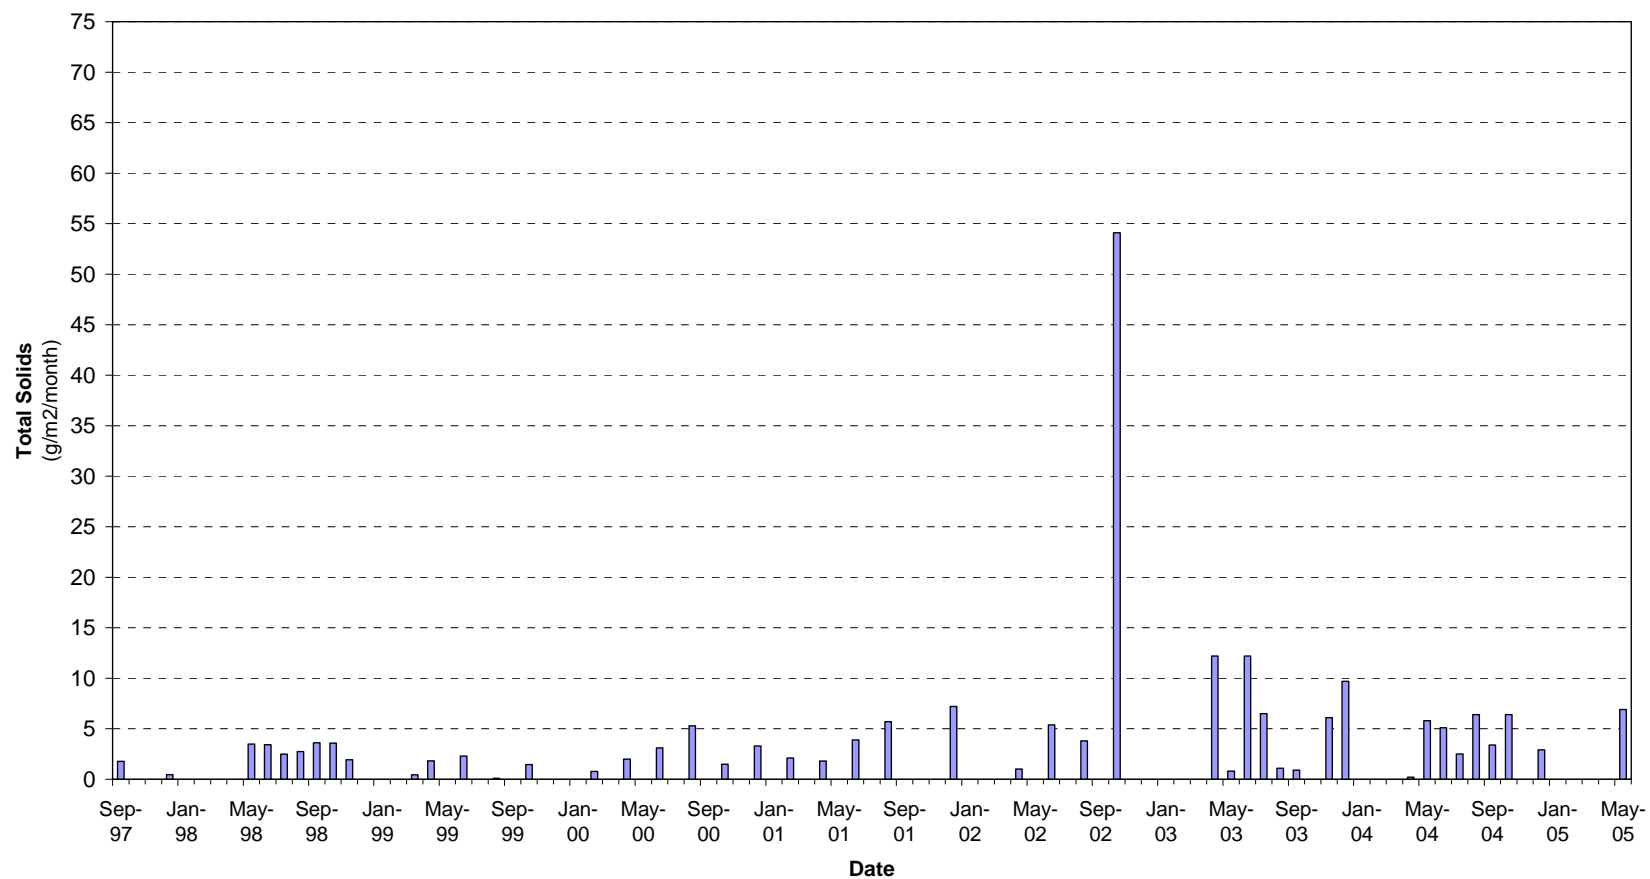

Dust Deposition Monitoring at McArthur River Mine - Total Solids
Dust Gauge 11