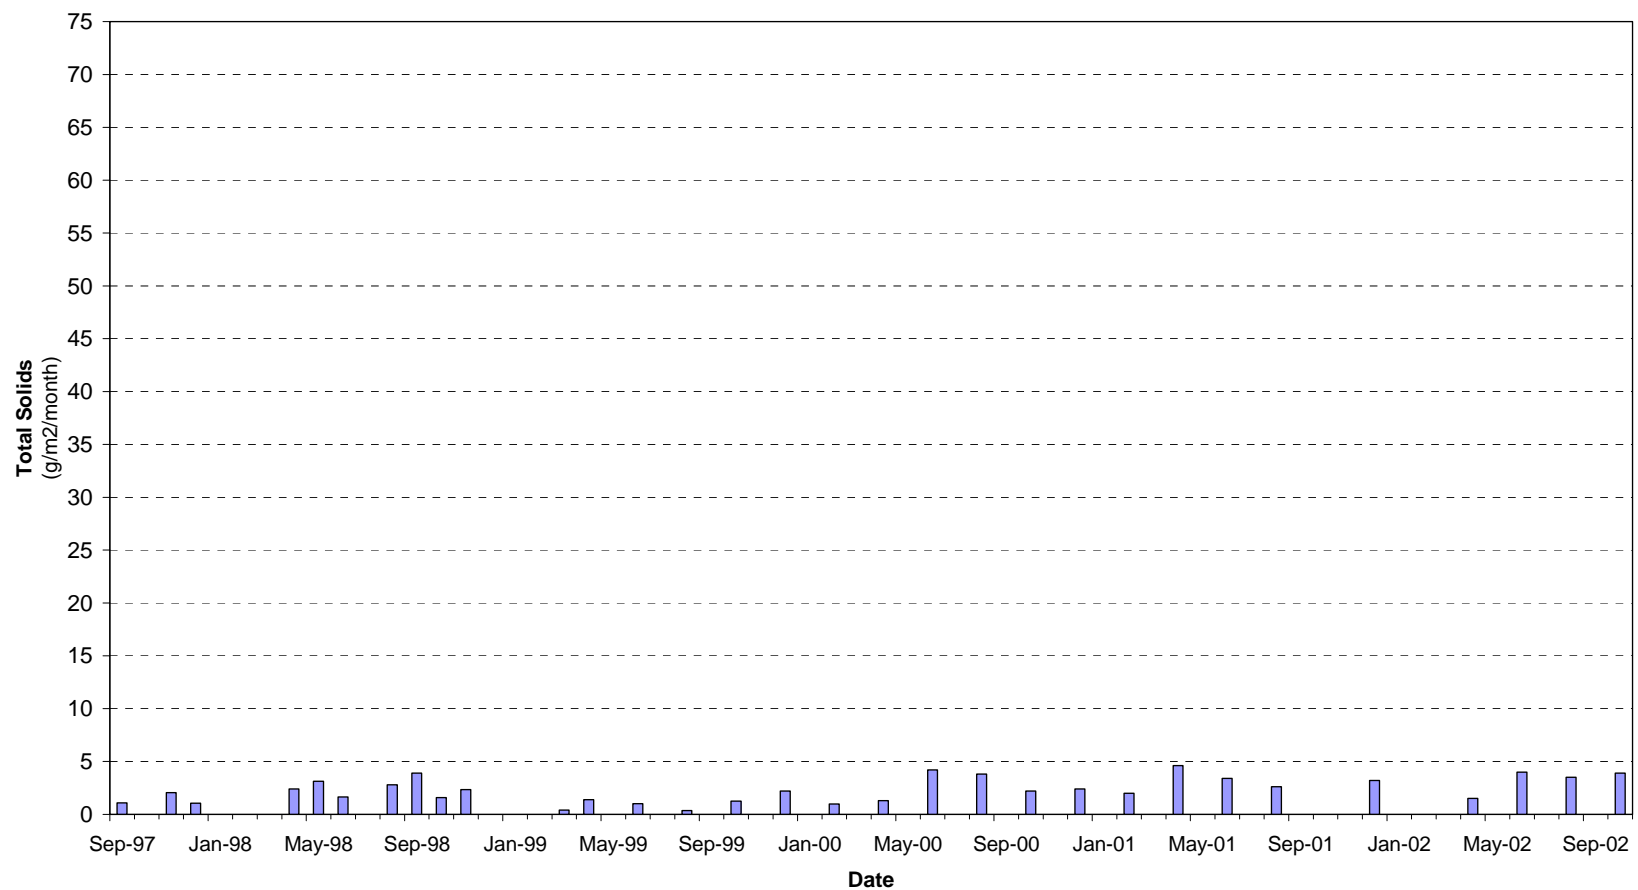

**Dust Deposition Monitoring at McArthur River Mine - Total Solids
Dust Gauge 7**