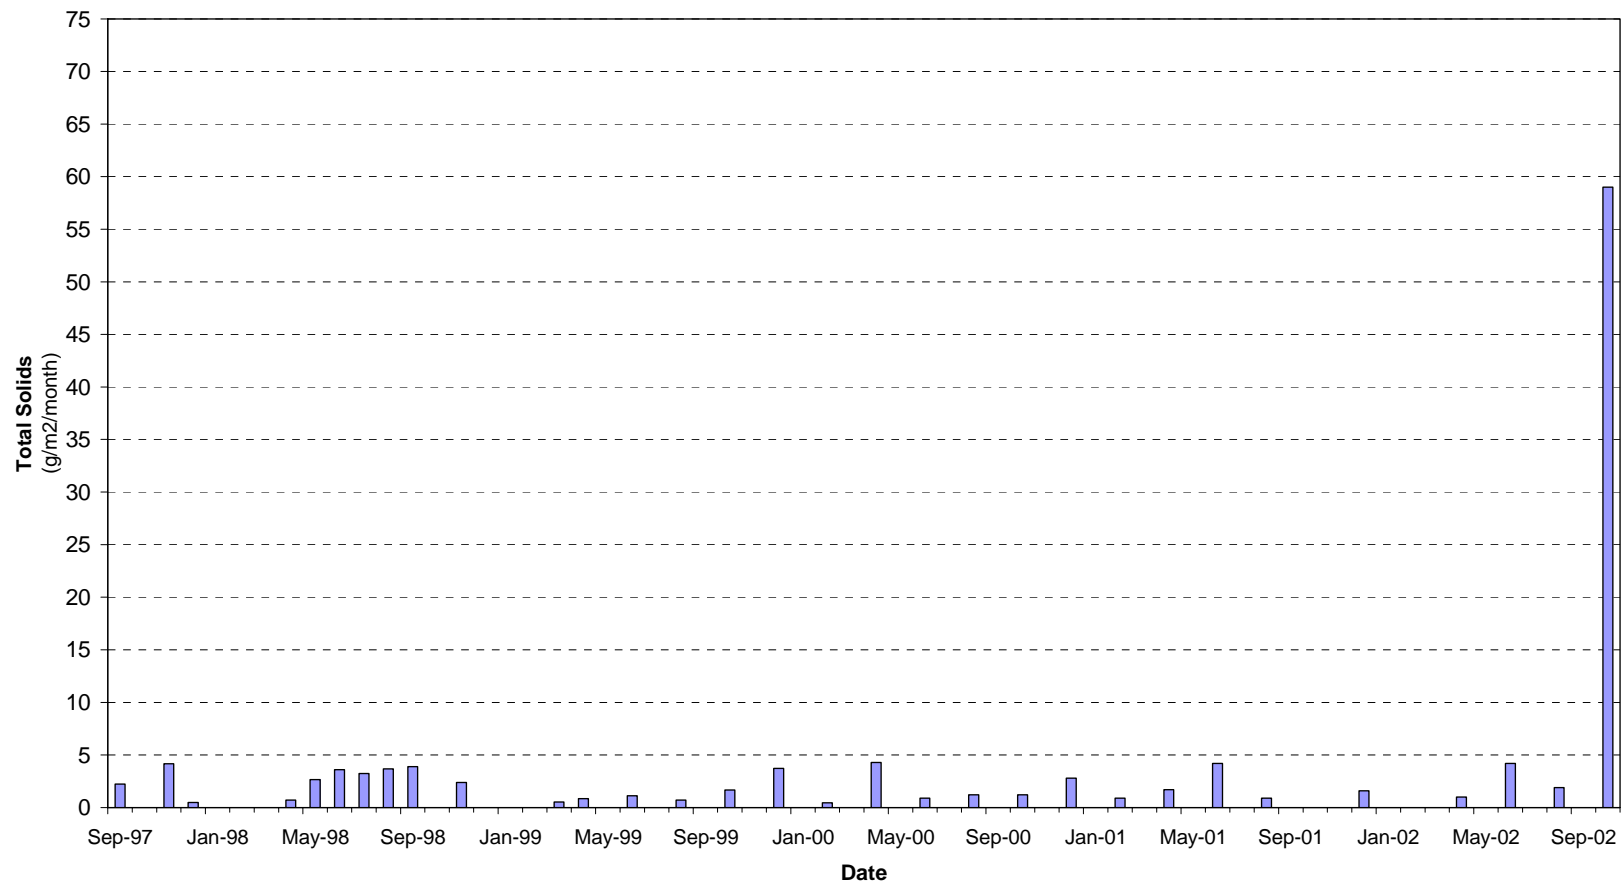

Dust Deposition Monitoring at McArthur River Mine - Total Solids
Dust Gauge 10