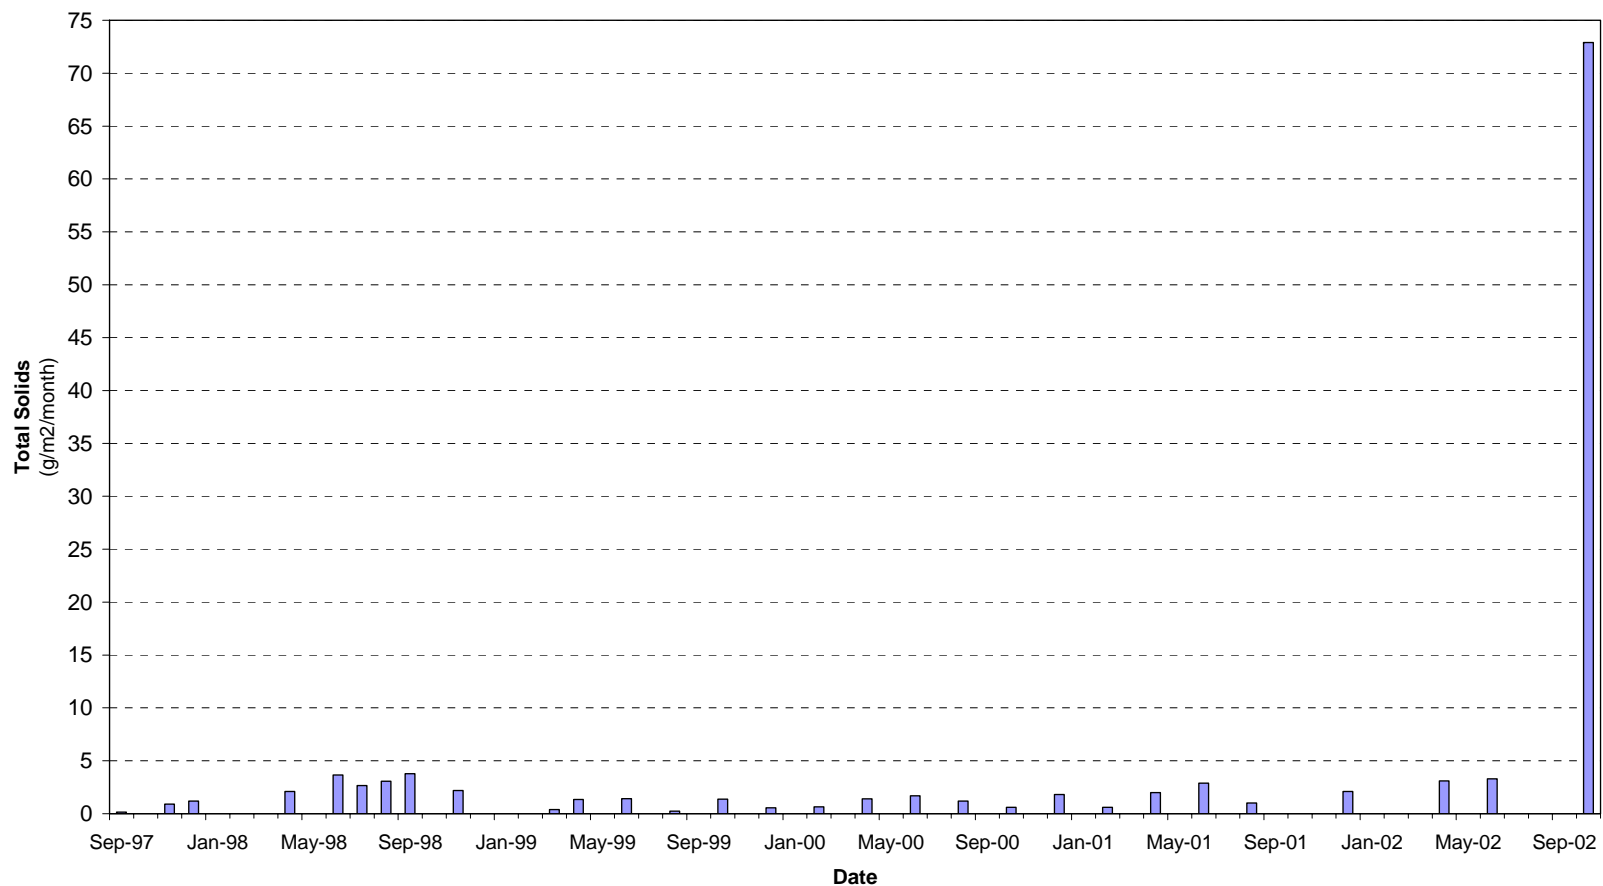

Dust Deposition Monitoring at McArthur River Mine - Total Solids
Dust Gauge 17