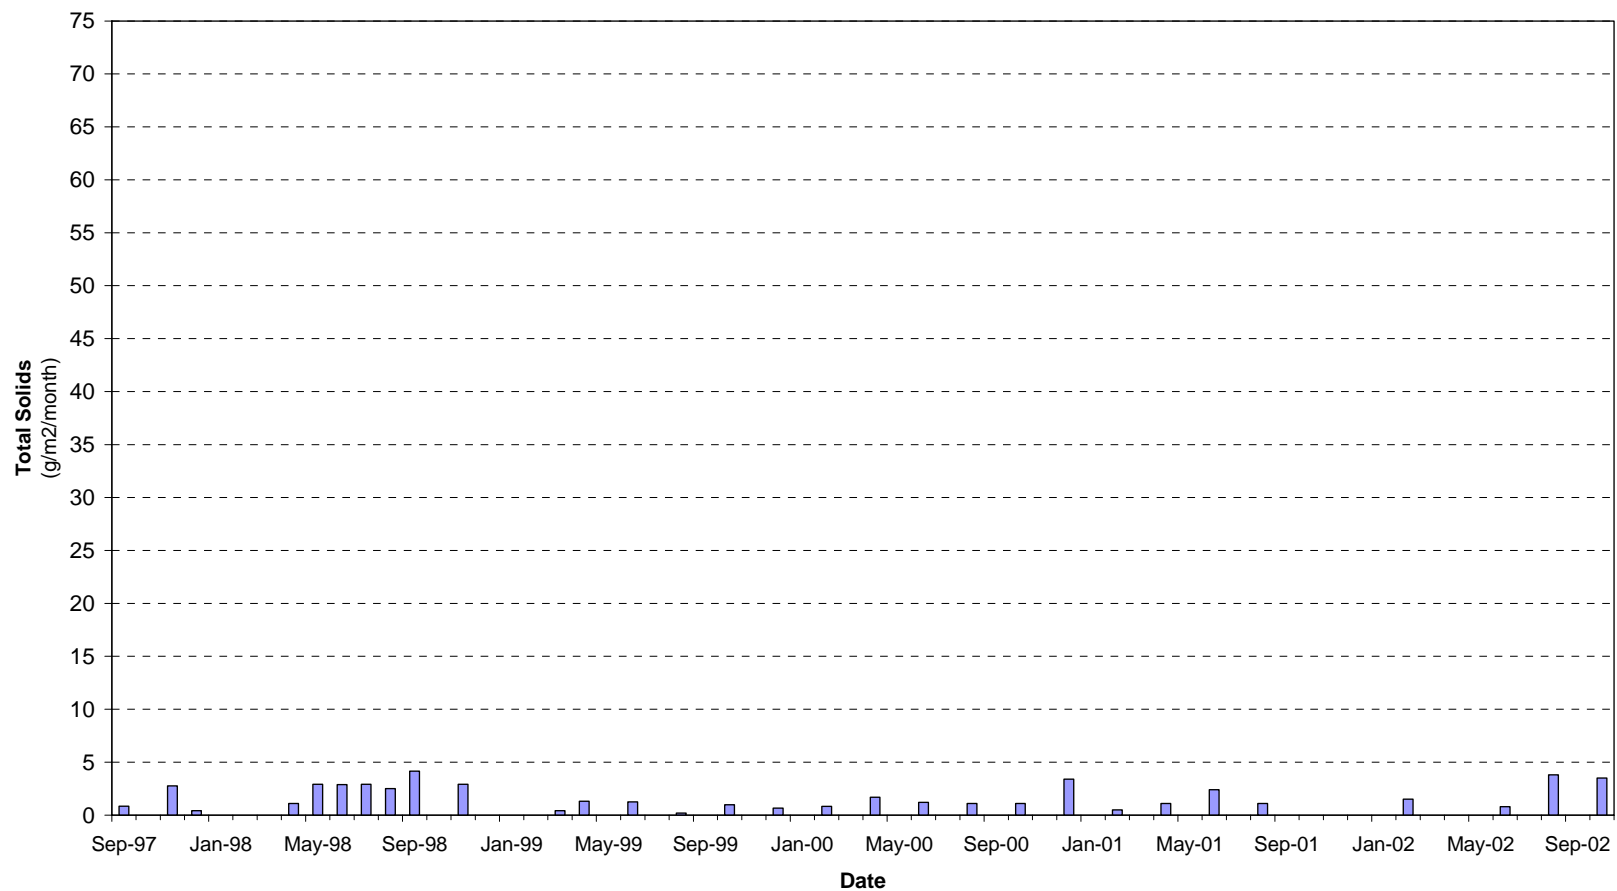

Appendix F  
Dust Deposition

Dust Deposition Monitoring at McArthur River Mine - Total Solids  
Dust Gauge 1

Dust Deposition Monitoring at McArthur River Mine - Total Solids  
Dust Gauge 2

Dust Deposition Monitoring at McArthur River Mine - Total Solids  
Dust Gauge 3

Dust Deposition Monitoring at McArthur River Mine - Total Solids  
Dust Gauge 4

**Dust Deposition Monitoring at McArthur River Mine - Total Solids  
Dust Gauge 5**

Dust Deposition Monitoring at McArthur River Mine - Total Solids  
Dust Gauge 6