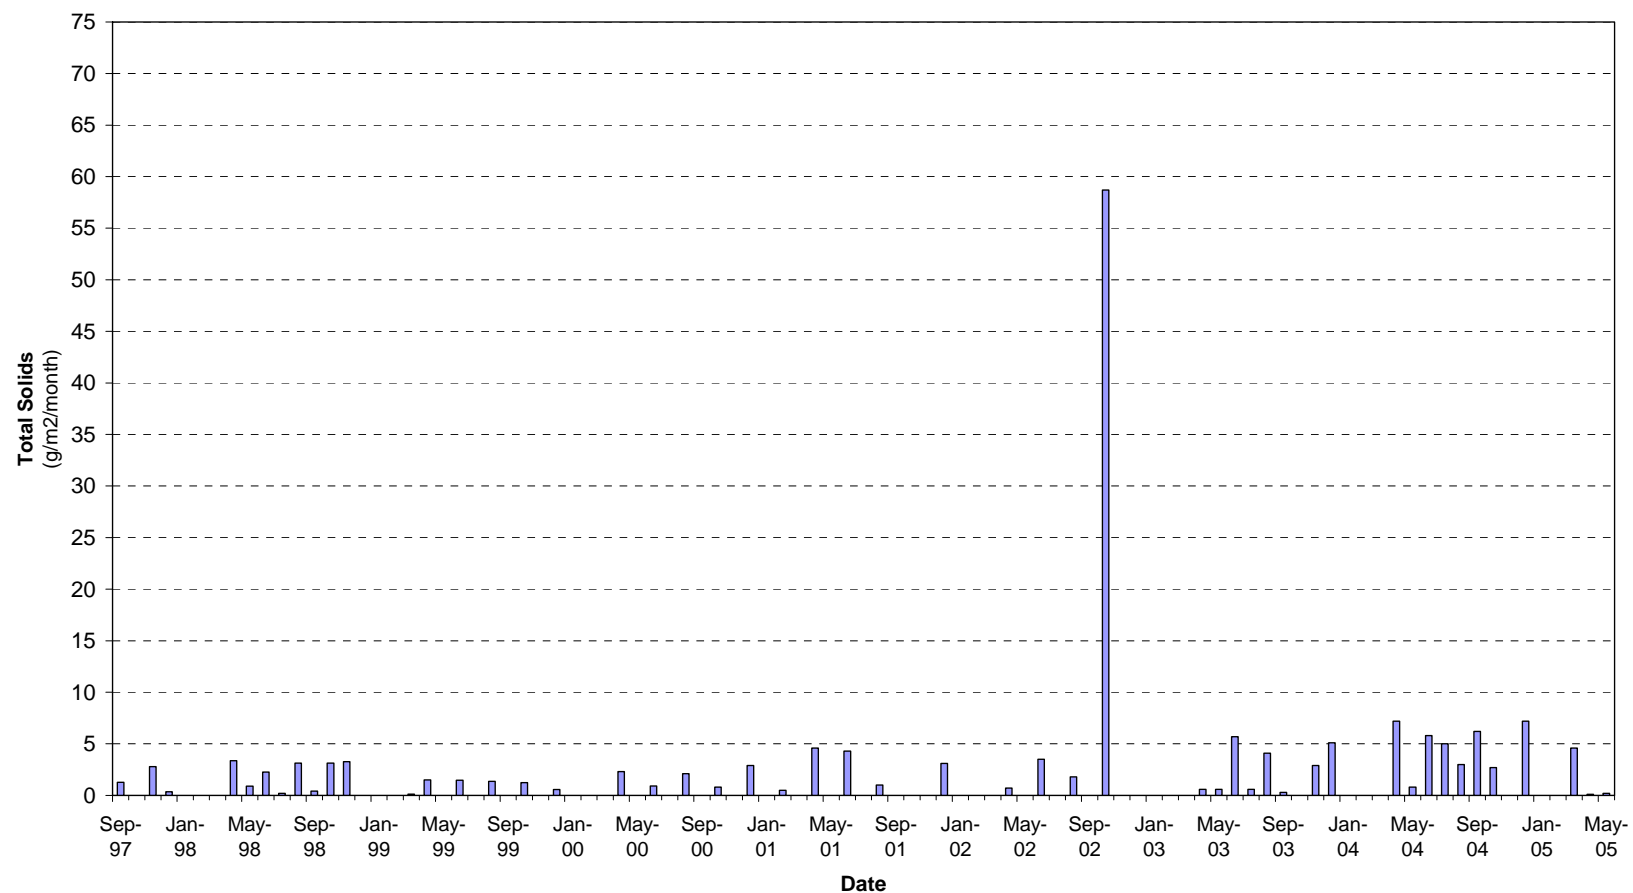

**Dust Deposition Monitoring at McArthur River Mine - Total Solids
Dust Gauge 8**