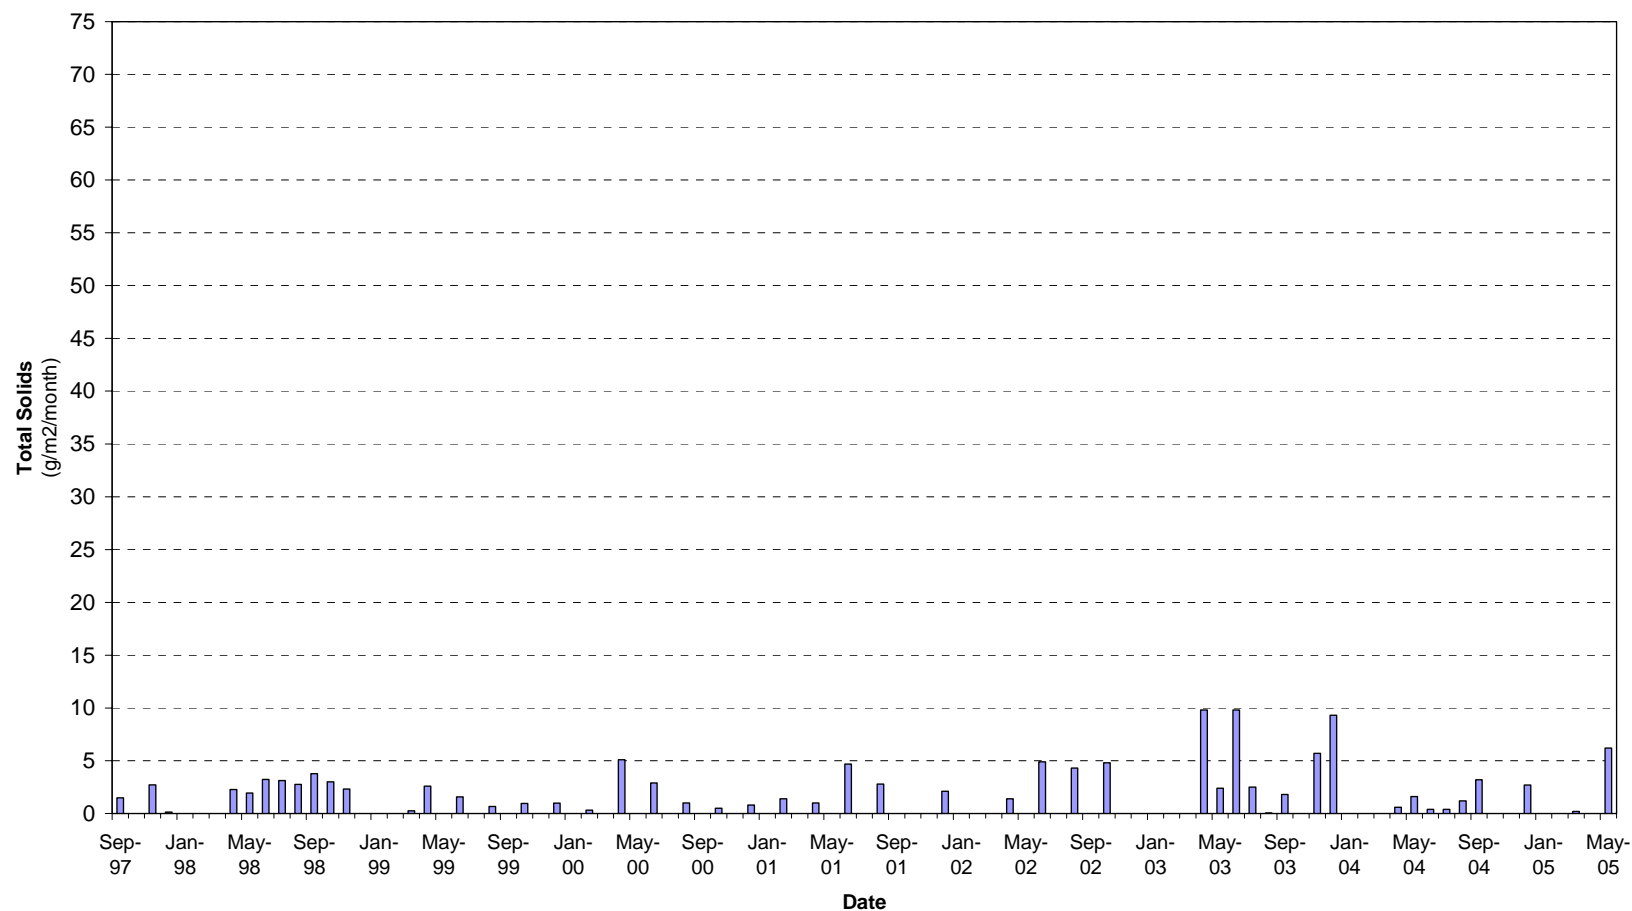

**Dust Deposition Monitoring at McArthur River Mine - Total Solids
Dust Gauge 15**