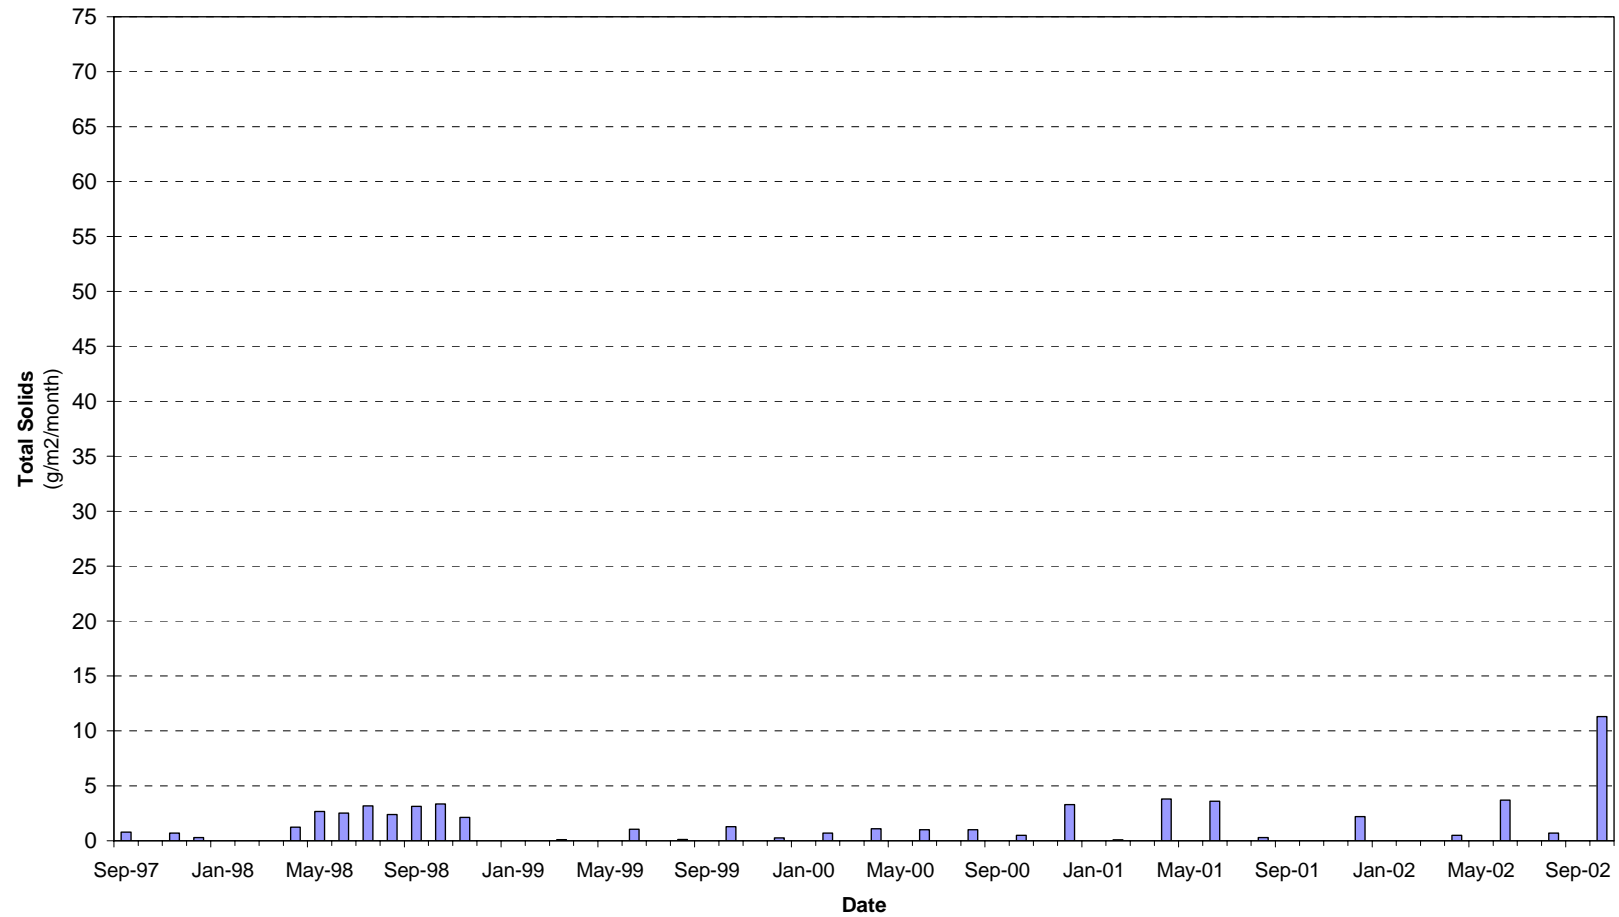

Dust Deposition Monitoring at McArthur River Mine - Total Solids
Dust Gauge 20

Dust Deposition Monitoring at McArthur River Mine - Total Solids
Dust Gauge 19