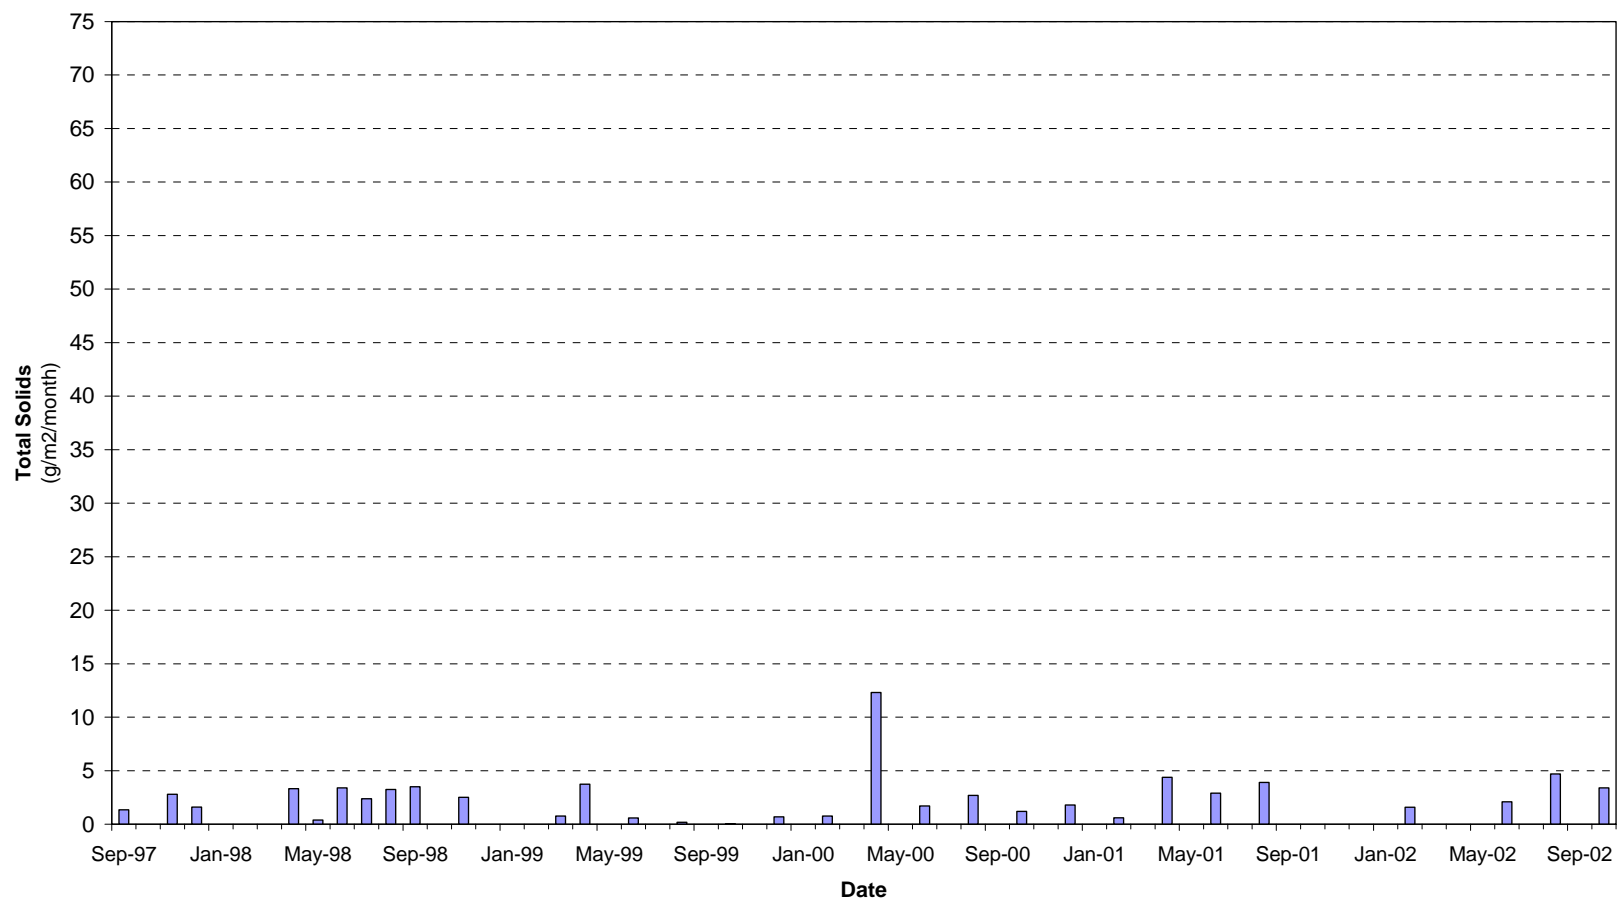

Appendix F  
Dust Deposition

Dust Deposition Monitoring at McArthur River Mine - Total Solids  
Dust Gauge 1

Dust Deposition Monitoring at McArthur River Mine - Total Solids  
Dust Gauge 2

Dust Deposition Monitoring at McArthur River Mine - Total Solids  
Dust Gauge 3

Dust Deposition Monitoring at McArthur River Mine - Total Solids  
Dust Gauge 4

**Dust Deposition Monitoring at McArthur River Mine - Total Solids  
Dust Gauge 5**

Dust Deposition Monitoring at McArthur River Mine - Total Solids  
Dust Gauge 6