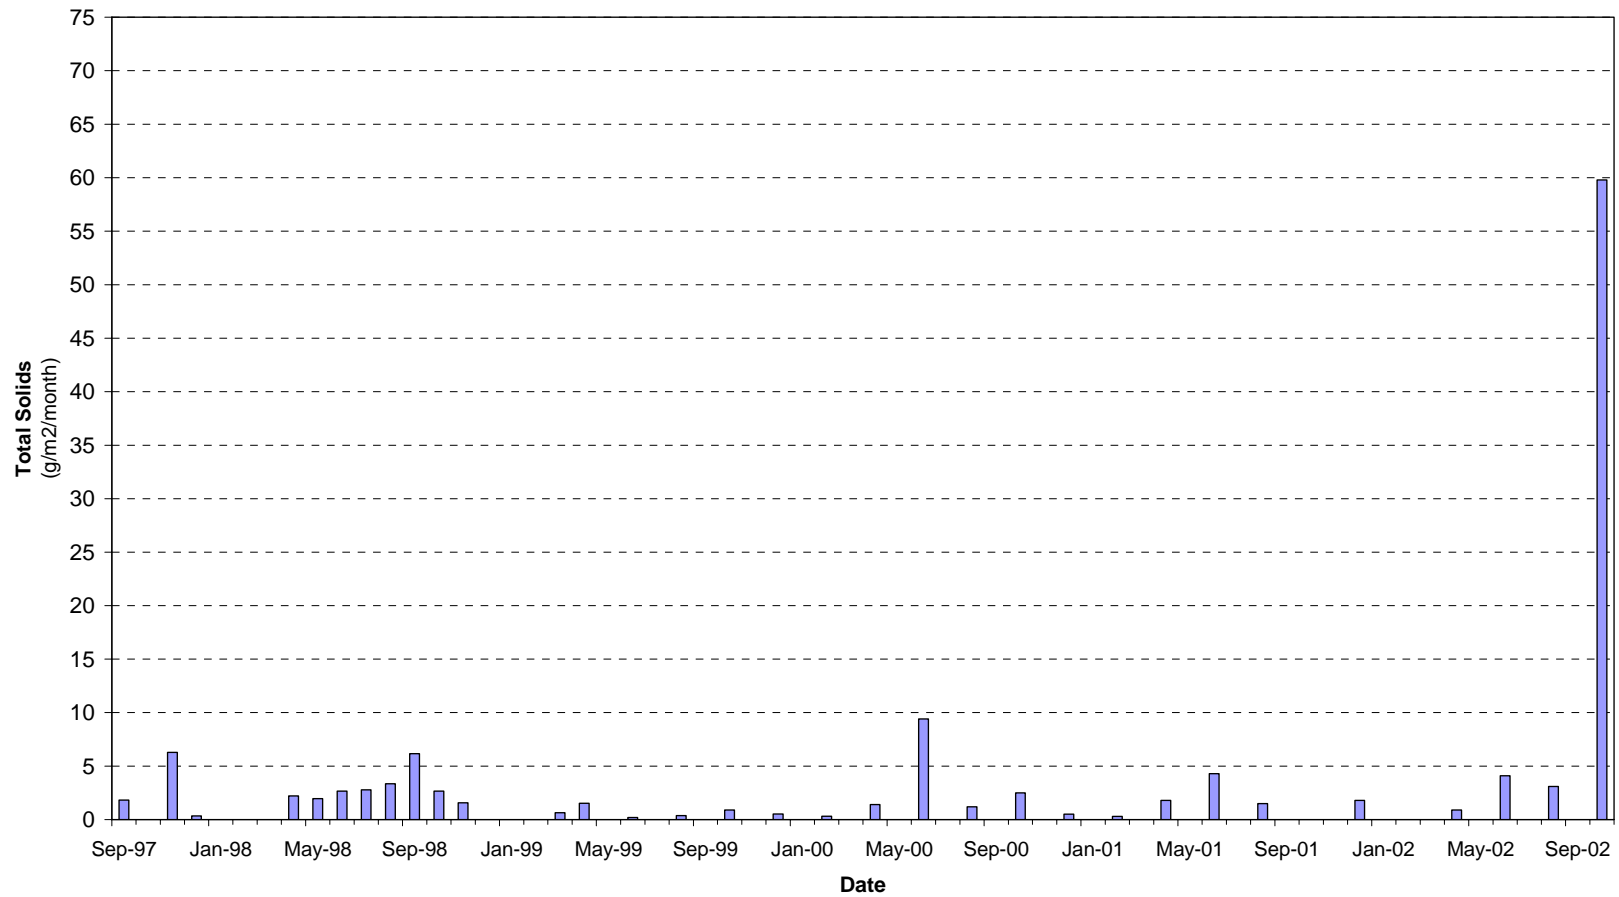

Dust Deposition Monitoring at McArthur River Mine - Total Solids  
Dust Gauge 4

**Dust Deposition Monitoring at McArthur River Mine - Total Solids  
Dust Gauge 5**

Dust Deposition Monitoring at McArthur River Mine - Total Solids  
Dust Gauge 6

**Dust Deposition Monitoring at McArthur River Mine - Total Solids  
Dust Gauge 7**

**Dust Deposition Monitoring at McArthur River Mine - Total Solids  
Dust Gauge 8**

Dust Deposition Monitoring at McArthur River Mine - Total Solids  
Dust Gauge 9